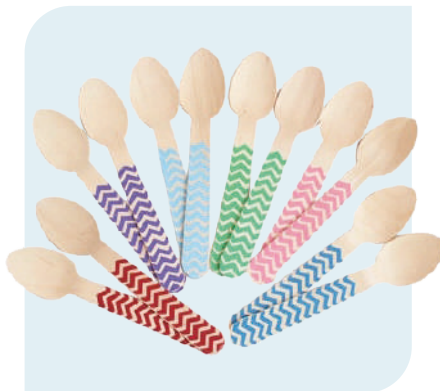

ACS - E2

Raw material: **Birch wood**
Type: **Ink stamp (color)**